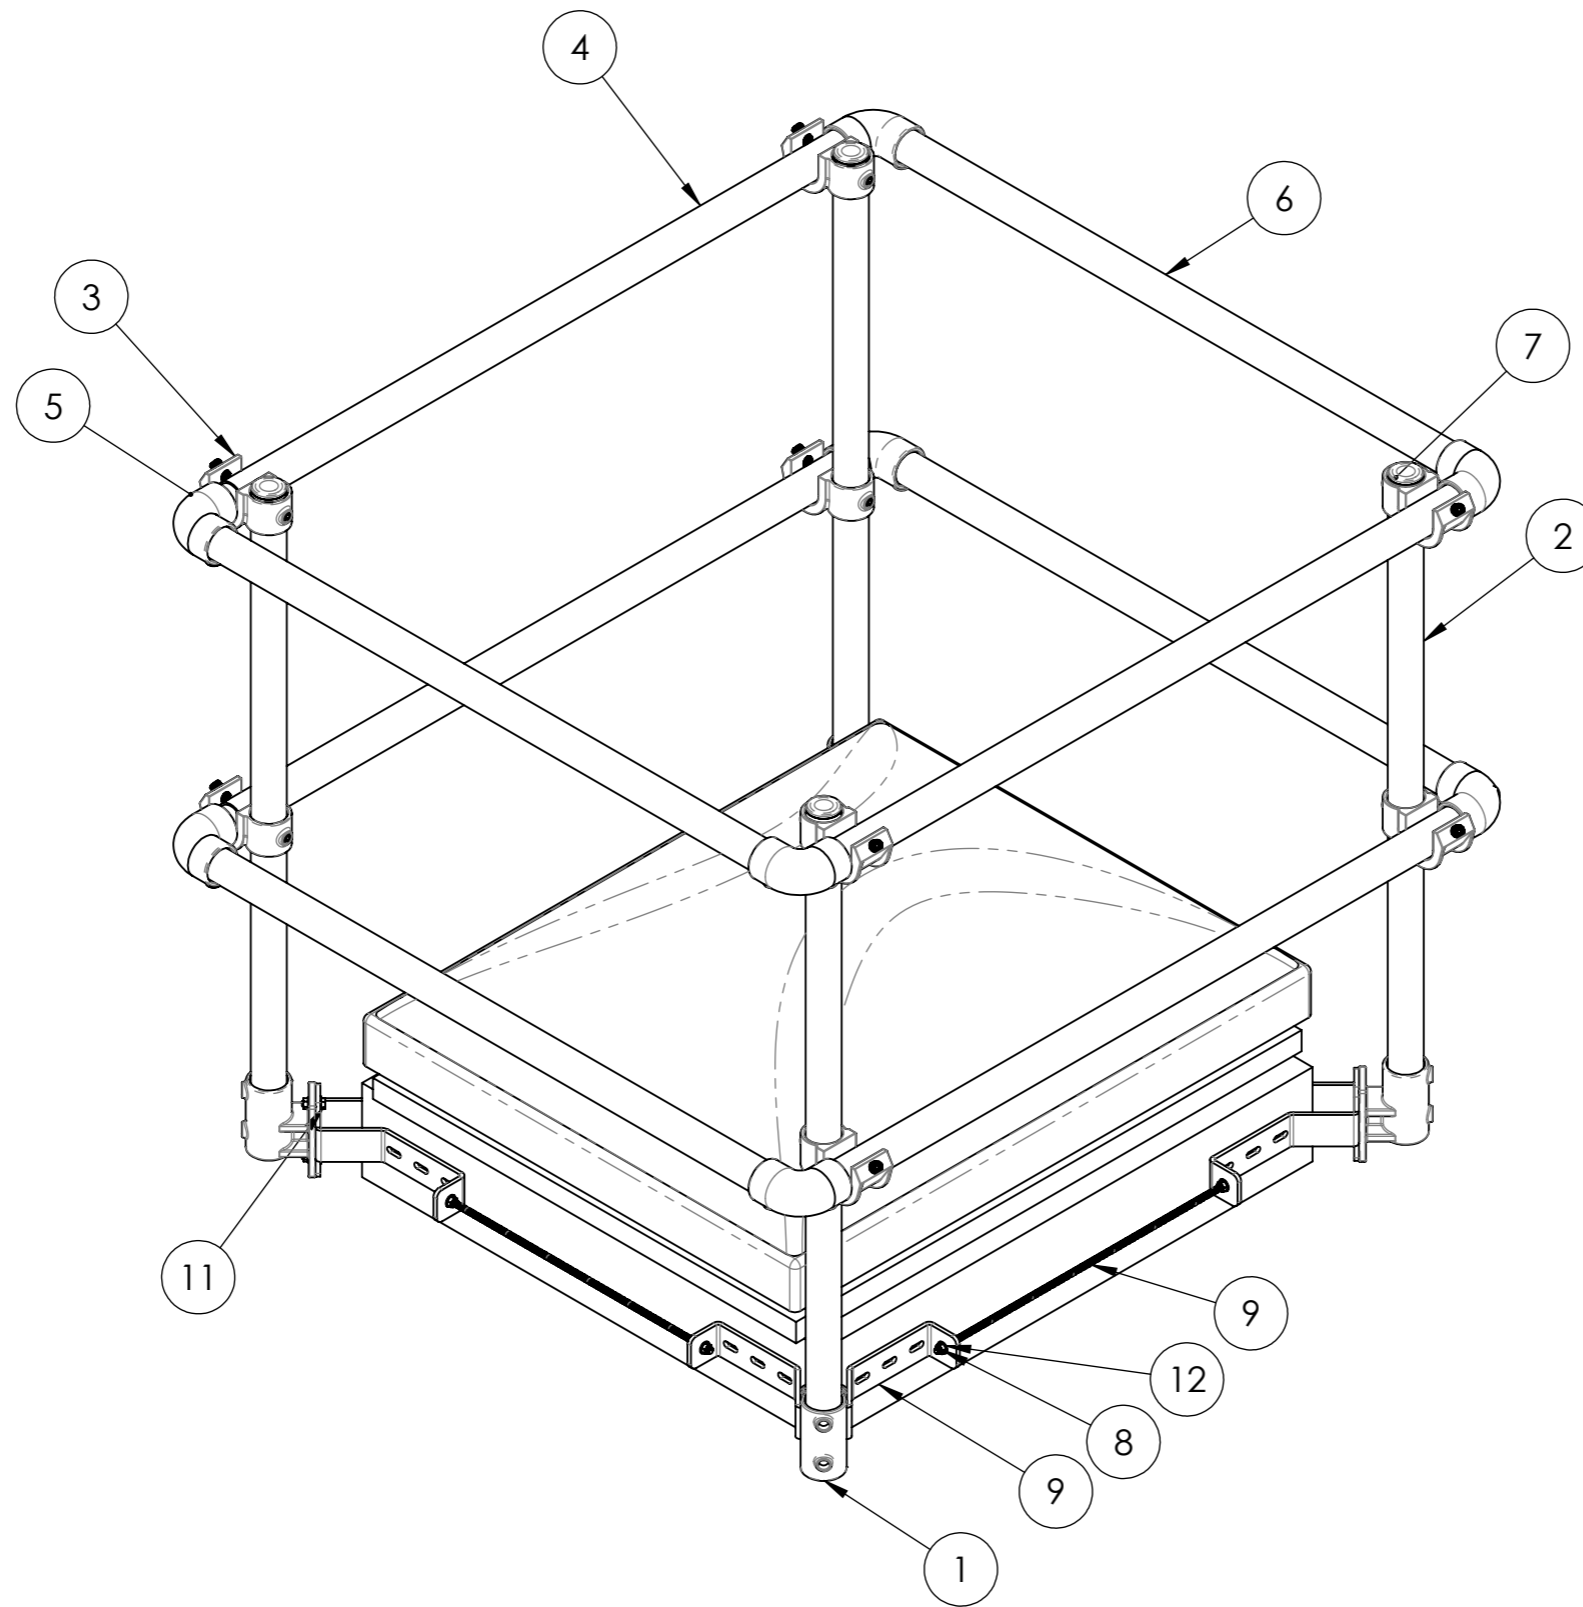

DO NOT SCALE DRAWING		REVISION	
TITLE: VSS COMPACT 90° SKYLIGHT			
7000 BOUL. INDUSTRIEL, CHAMBLY, QC, J3L 4X3 TEL: 888-550-4341 www.deltaprevention.com			
DWG NO.	17041809		A3
SCALE:1:100	UNIT: IN	SHEET 1 OF 2	2017/04/01

ITEM NO.	PART NUMBER	QTY.
1	DCP-2	4
2	1.9ALTUB240	2
3	CL90	8
4	PLC	4

DO NOT SCALE DRAWING		REVISION	
TITLE: VSS COMPACT 90° SKYLIGHT			
7000 BOUL. INDUSTRIEL, CHAMBLY, QC, J3L 4X3 TEL: 888-550-4341 www.deltaprevention.com			
DWG NO.		17041809	A3
SCALE:1:200	UNIT: IN	SHEET 2 OF 2	2017/04/01

ITEM NO.	PART NUMBER	QTY
1	CL145	4
2	1.9ALTUB42	4
3	CL201	8
4	Tube_47in	4
5	CL90	8
6	1.9ALTUB35.5	4
7	PLC	4
8	94612A102	24
9	HATCH GUARD BRACKET	4
10	STEEL THREADED ROD	4
11	92620A583	8
12	90107A030	24