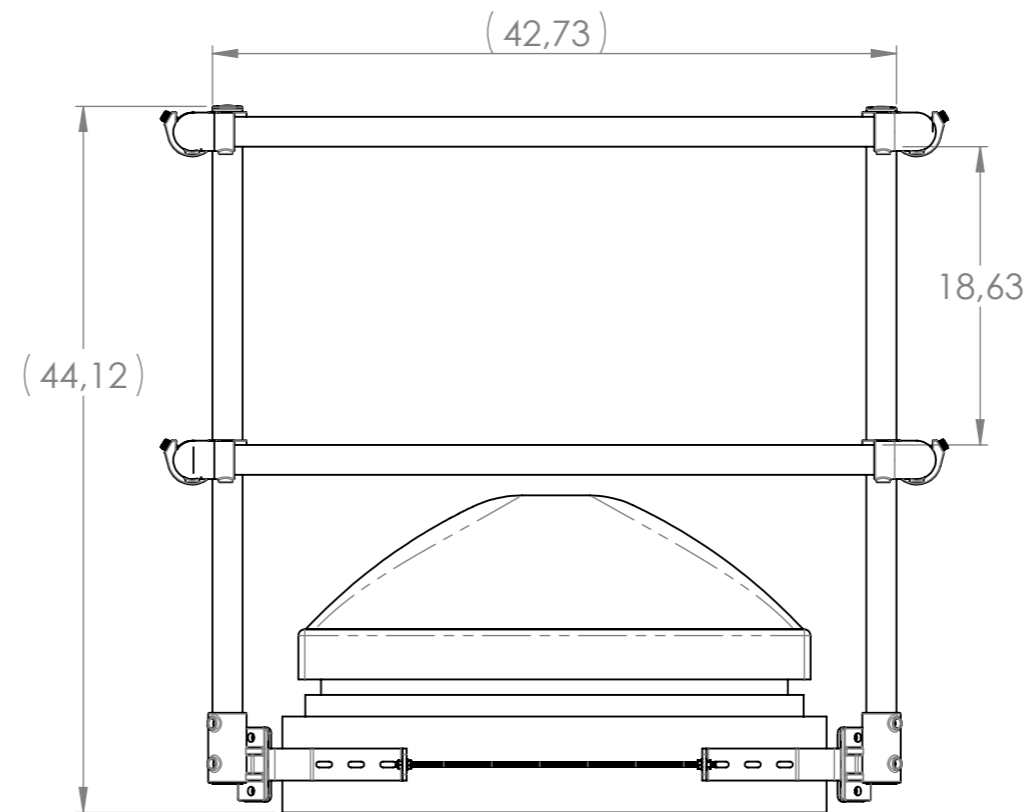

DO NOT SCALE DRAWING		REVISION	
TITLE: VSS COMPACT 90° SKYLIGHT			
7000 BOUL. INDUSTRIEL, CHAMBLY, QC, J3L 4X3 TEL: 888-550-4341 www.deltaprevention.com			
DWG NO.	17041809		A3
SCALE:1:100	UNIT: IN	SHEET 1 OF 2	2017/04/01

ITEM NO.	PART NUMBER	QTY.
1	DCP-2	4
2	1.9ALTUB240	2
3	CL90	8
4	PLC	4

DO NOT SCALE DRAWING		REVISION	
TITLE: VSS COMPACT 90° SKYLIGHT			
7000 BOUL. INDUSTRIEL, CHAMBLY, QC, J3L 4X3 TEL: 888-550-4341 www.deltaprevention.com			
DWG NO.		17041809	A3
SCALE:1:200	UNIT: IN	SHEET 2 OF 2	2017/04/01

DO NOT SCALE DRAWING		REVISION	
TITLE: HATCH GUARD SKYLIGHT			
7000 BOUL. INDUSTRIEL, CHAMBLY, QC, J3L 4X3 TEL: 888-550-4341 www.deltaprevention.com			
DWG NO.	17041810		A3
SCALE:1:10	UNIT: IN	SHEET 1 OF 2	2018/04/01

ITEM NO.	PART NUMBER	QTY
1	CL145	4
2	1.9ALTUB42	4
3	CL201	8
4	Tube_47in	4
5	CL90	8
6	1.9ALTUB35.5	4
7	PLC	4
8	94612A102	24
9	HATCH GUARD BRACKET	4
10	STEEL THREADED ROD	4
11	92620A583	8
12	90107A030	24