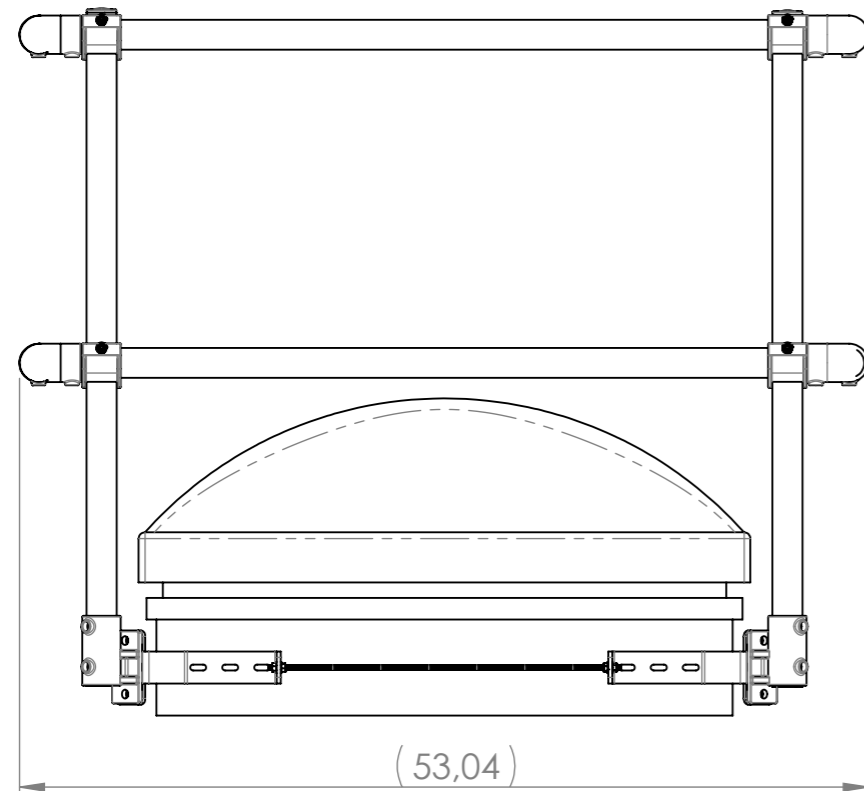

DO NOT SCALE DRAWING		REVISION	
TITLE: VSS COMPACT 90° SKYLIGHT			
7000 BOUL. INDUSTRIEL, CHAMBLY, QC, J3L 4X3 TEL: 888-550-4341 www.deltaprevention.com			
DWG NO.	17041809		A3
SCALE:1:100	UNIT: IN	SHEET 1 OF 2	2017/04/01

ITEM NO.	PART NUMBER	QTY.
1	DCP-2	4
2	1.9ALTUB240	2
3	CL90	8
4	PLC	4

DO NOT SCALE DRAWING		REVISION	
TITLE: VSS COMPACT 90° SKYLIGHT			
7000 BOUL. INDUSTRIEL, CHAMBLY, QC, J3L 4X3 TEL: 888-550-4341 www.deltaprevention.com			
DWG NO.		17041809	A3
SCALE:1:200	UNIT: IN	SHEET 2 OF 2	2017/04/01

ITEM NO.	PART NUMBER	QTY
1	CL145	4
2	1.9ALTUB42	4
3	CL201	8
4	Tube_47in	4
5	CL90	8
6	1.9ALTUB35.5	4
7	PLC	4
8	94612A102	24
9	HATCH GUARD BRACKET	4
10	STEEL THREADED ROD	4
11	92620A583	8
12	90107A030	24