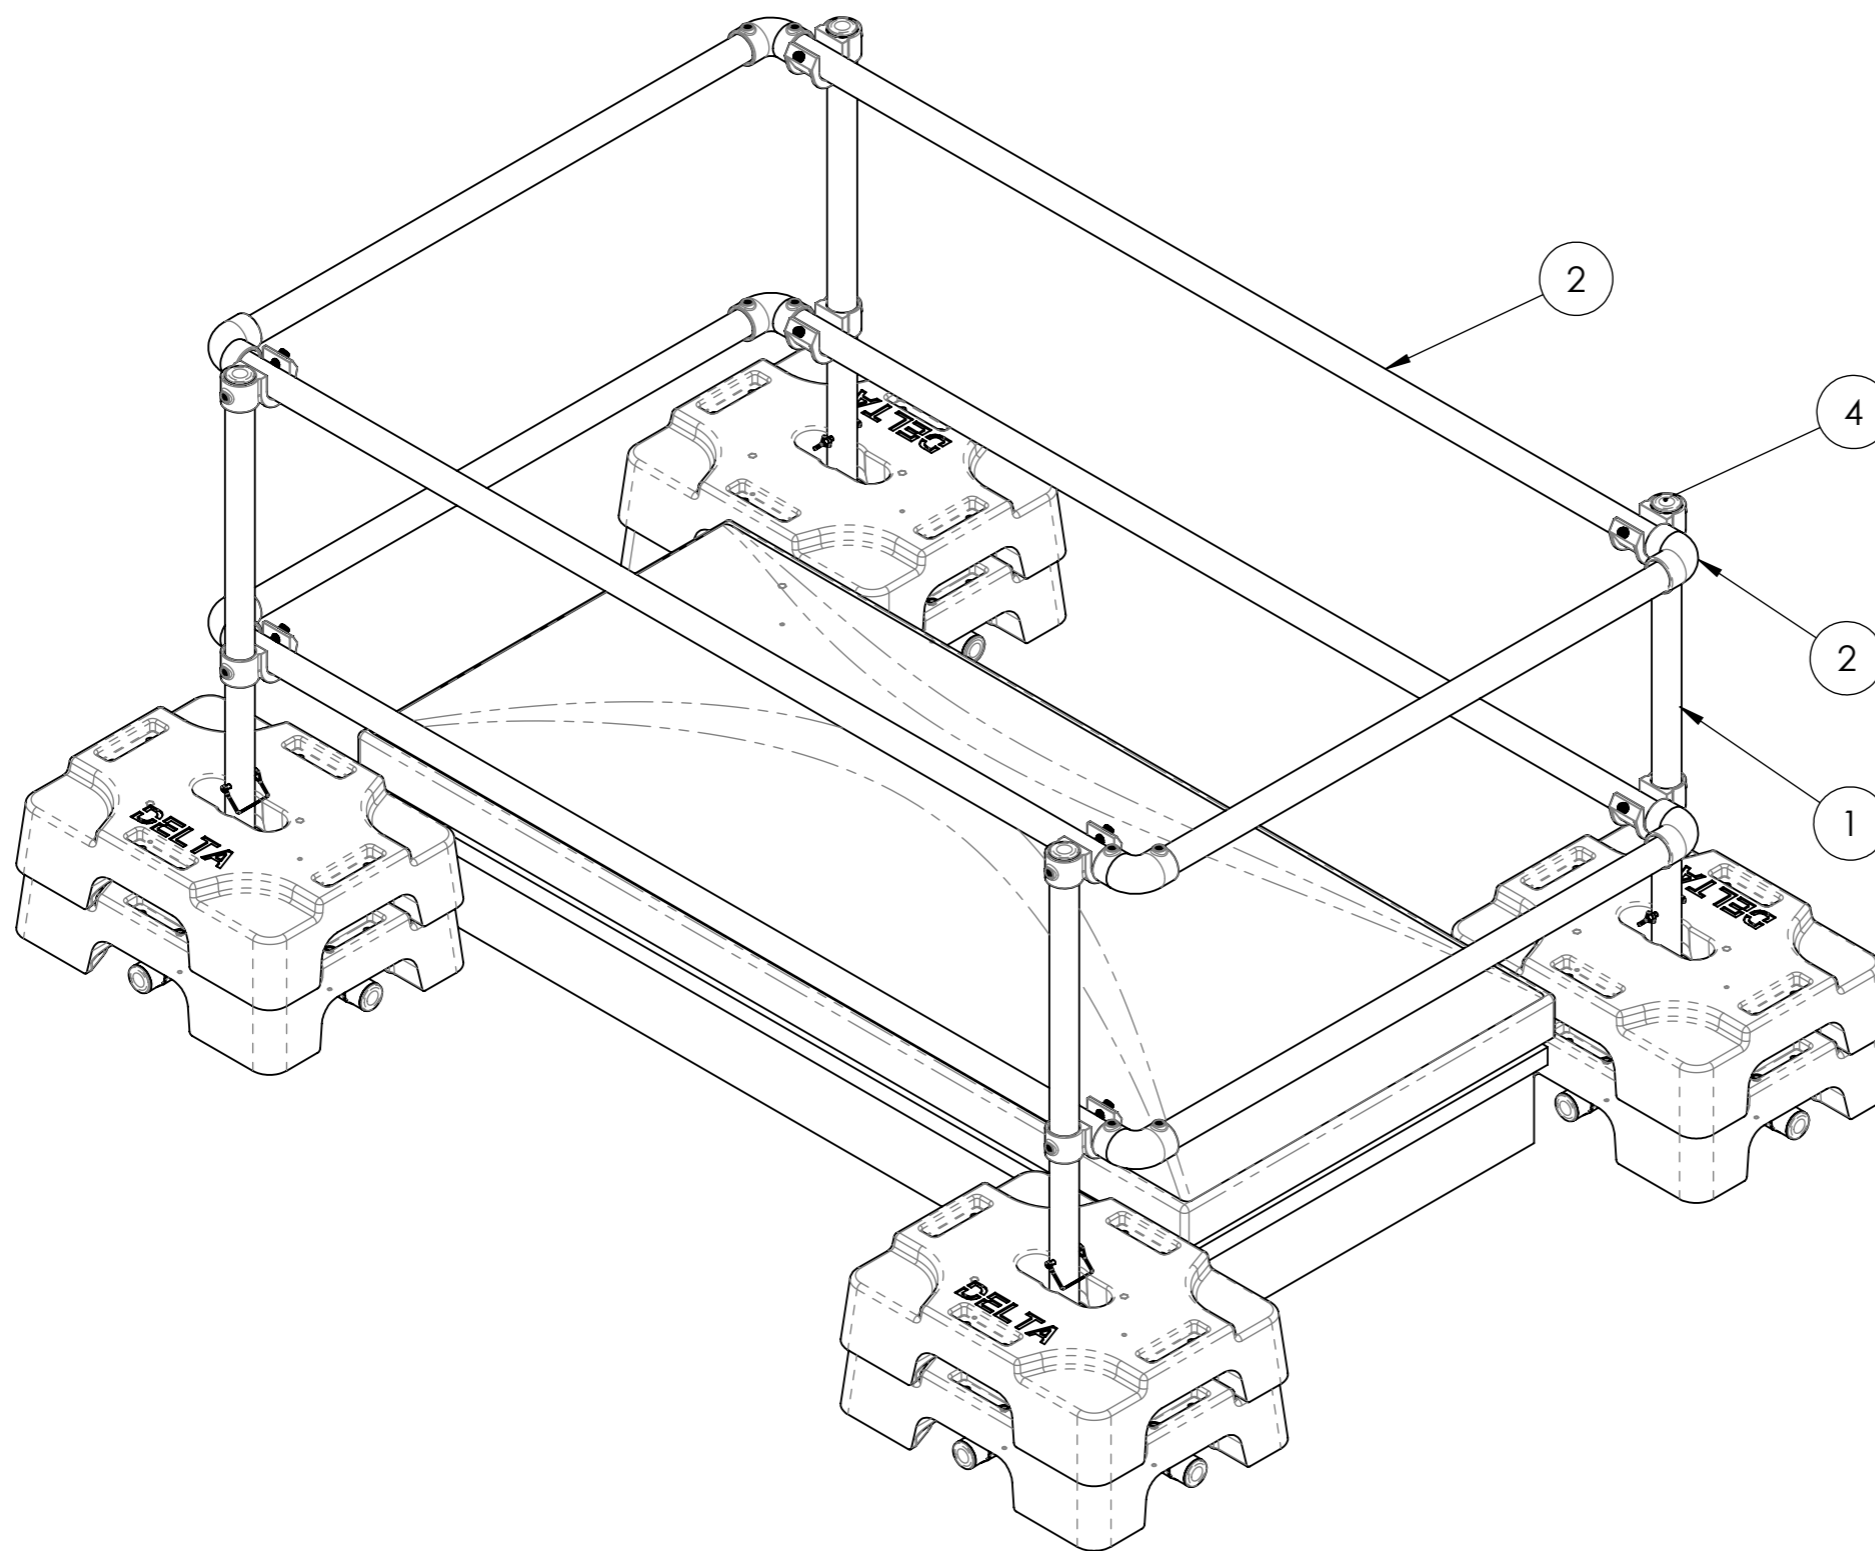

DO NOT SCALE DRAWING		REVISION	
TITLE: VSS COMPACT 90° SKYLIGHT			
7000 BOUL. INDUSTRIEL, CHAMBLY, QC, J3L 4X3 TEL: 888-550-4341 www.deltaprevention.com			
DWG NO.	17041809		A3
SCALE:1:100	UNIT: IN	SHEET 1 OF 2	2017/04/01

ITEM NO.	PART NUMBER	QTY.
1	DCP-2	4
2	1.9ALTUB240	2
3	CL90	8
4	PLC	4

DO NOT SCALE DRAWING		REVISION	
TITLE: VSS COMPACT 90° SKYLIGHT			
7000 BOUL. INDUSTRIEL, CHAMBLY, QC, J3L 4X3 TEL: 888-550-4341 www.deltaprevention.com			
DWG NO.		17041809	A3
SCALE:1:200	UNIT: IN	SHEET 2 OF 2	2017/04/01

ITEM NO.	PART NUMBER	QTY
1	CL145	4
2	1.9ALTUB42	4
3	CL201	8
4	Tube_47in	4
5	CL90	8
6	1.9ALTUB35.5	4
7	PLC	4
8	94612A102	24
9	HATCH GUARD BRACKET	4
10	STEEL THREADED ROD	4
11	92620A583	8
12	90107A030	24