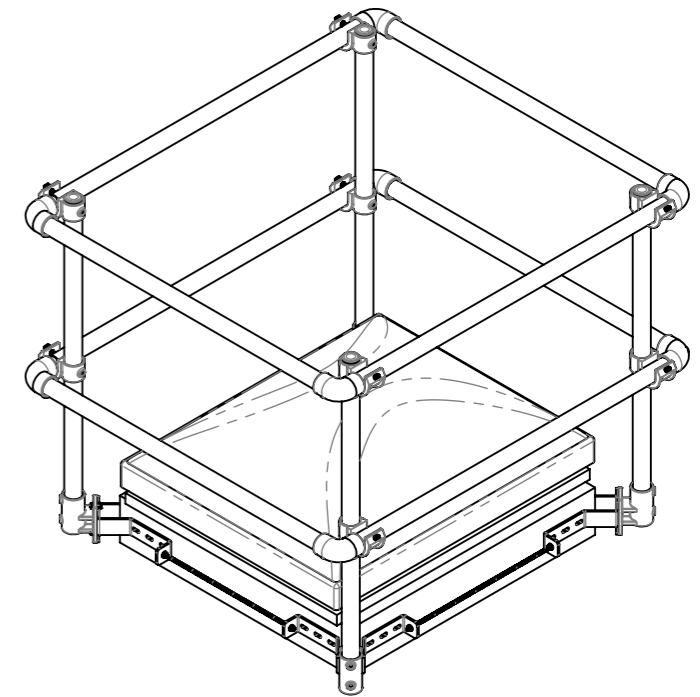

DO NOT SCALE DRAWING		REVISION	
TITLE: VSS COMPACT 90° SKYLIGHT			
7000 BOUL. INDUSTRIEL, CHAMBLY, QC, J3L 4X3 TEL: 888-550-4341 www.deltaprevention.com			
DWG NO.	17041809		A3
SCALE:1:100	UNIT: IN	SHEET 1 OF 2	2017/04/01

ITEM NO.	PART NUMBER	QTY.
1	DCP-2	4
2	1.9ALTUB240	2
3	CL90	8
4	PLC	4

DO NOT SCALE DRAWING		REVISION	
TITLE: VSS COMPACT 90° SKYLIGHT			
7000 BOUL. INDUSTRIEL, CHAMBLY, QC, J3L 4X3 TEL: 888-550-4341 www.deltaprevention.com			
DWG NO.		17041809	A3
SCALE:1:200	UNIT: IN	SHEET 2 OF 2	2017/04/01

DO NOT SCALE DRAWING		REVISION	
TITLE: HATCH GUARD SKYLIGHT			
7000 BOUL. INDUSTRIEL, CHAMBLY, QC, J3L 4X3 TEL: 888-550-4341 www.deltaprevention.com			
DWG NO.	17041810		A3
SCALE:1:10	UNIT: IN	SHEET 1 OF 2	2018/04/01

ITEM NO.	PART NUMBER	QTY
1	CL145	4
2	1.9ALTUB42	4
3	CL201	8
4	Tube_47in	4
5	CL90	8
6	1.9ALTUB35.5	4
7	PLC	4
8	94612A102	24
9	HATCH GUARD BRACKET	4
10	STEEL THREADED ROD	4
11	92620A583	8
12	90107A030	24