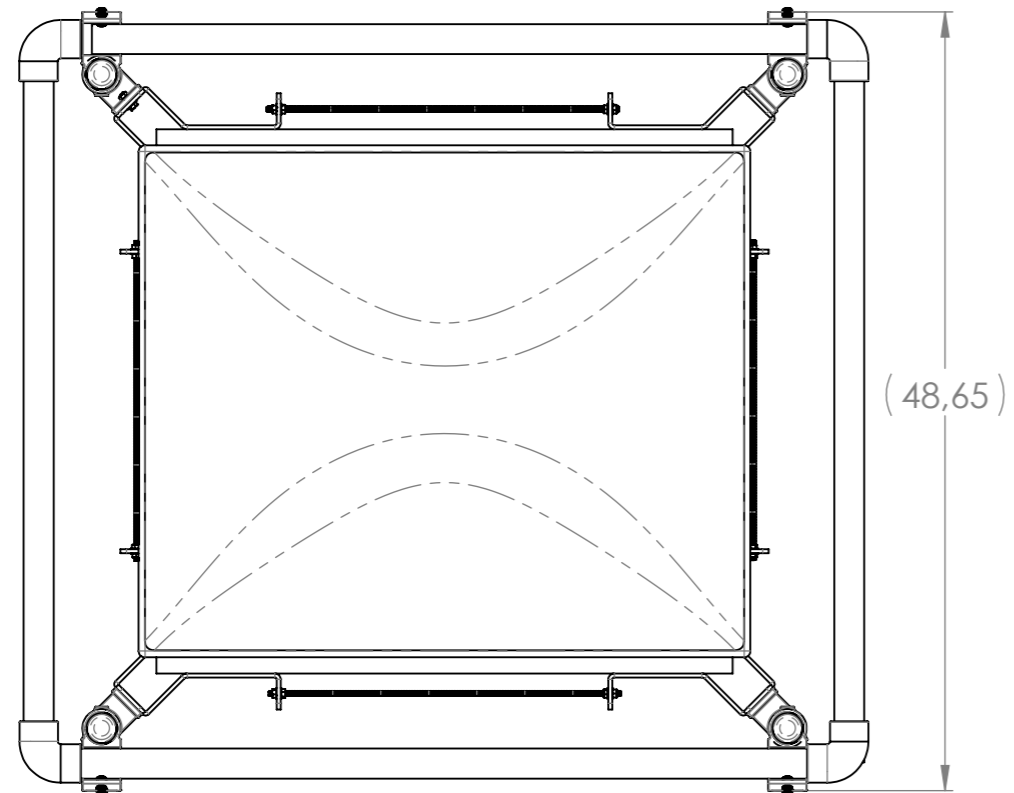

DO NOT SCALE DRAWING		REVISION	
TITLE: VSS COMPACT 90° SKYLIGHT			
7000 BOUL. INDUSTRIEL, CHAMBLY, QC, J3L 4X3 TEL: 888-550-4341 www.deltaprevention.com			
DWG NO.	17041809		A3
SCALE:1:100	UNIT: IN	SHEET 1 OF 2	2017/04/01

ITEM NO.	PART NUMBER	QTY.
1	DCP-2	4
2	1.9ALTUB240	2
3	CL90	8
4	PLC	4

DO NOT SCALE DRAWING		REVISION	
TITLE: VSS COMPACT 90° SKYLIGHT			
7000 BOUL. INDUSTRIEL, CHAMBLY, QC, J3L 4X3 TEL: 888-550-4341 www.deltaprevention.com			
DWG NO.		17041809	A3
SCALE:1:200	UNIT: IN	SHEET 2 OF 2	2017/04/01

ITEM NO.	PART NUMBER	QTY
1	CL145	4
2	1.9ALTUB42	4
3	CL201	8
4	Tube_47in	4
5	CL90	8
6	1.9ALTUB35.5	4
7	PLC	4
8	94612A102	24
9	HATCH GUARD BRACKET	4
10	STEEL THREADED ROD	4
11	92620A583	8
12	90107A030	24