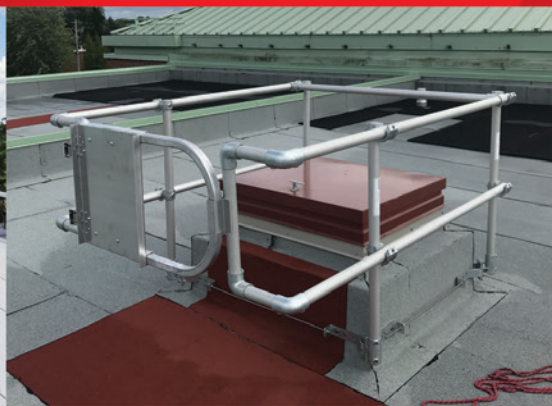

DELTA
PREVENTION

**ROOF FALL PROTECTION
SOLUTIONS & EQUIPMENT**

ECOLLECTIVE
Fall Protection

ROOFTOP GUARDRAILS

VSS Classic | Montreal, QC

The roof guardrail system from Delta Prevention is extremely popular for permanently eliminating your roof fall hazards. Thanks to multiple configurations available, they are the most versatile on the market.

GUARDRAILS FOR ROOF ACCESS HATCH

The roof hatch guardrail protects access to the hatch and provides handholds to increase safety entering or exiting the ladder. This guardrail also prevents falls into the hatch when it is left open.

- Clamp style or on counterweight
- HGKTSF01: for hatches up to 36"x36"
- HGKTOS01: for hatches up to 36"

VSS Classic Guardrail

VSS Compact Guardrail

VSS Safety Line Permanent Warning Line

VSS Compact Guardrail and snow removal guardrail

Guardrail for Roof Access Hatch

VSS Compact Guardrail and VSS Safety Line Permanent Warning Line

Guardrail for Skylight

VSS Classic Guardrail

Ladder Stabilizer System

1-844-855-4273

info@deltaprevention.com | www.deltaprevention.com
4000A place de Java, Brossard, QC, J4Y 0C4