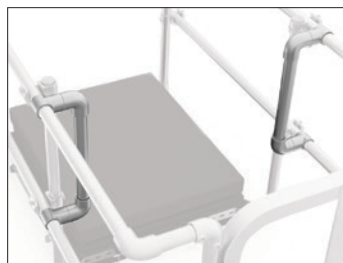

VSS SAFETYLINE PERMANENT WARNING LINE

The VSS SafetyLine is a warning line system used to delineate a safe working area away from fall hazards. The VSS SafetyLine is 100% compliant with the OSHA and provincials permanent warning line standards.

- Complies with RSST and OSHA
- Made in Canada
- CAD drawings and specifications available!

VSS Safetyline | Montreal, QC

LADDER STABILIZER SYSTEM (LADPT101)

Delta Prevention's Ladder stabilizer system is designed to create safe access to roofs accessible by an extension ladder. The versatile and patented system can be installed without anchoring in a few minutes on flat roofs with or without a parapet.

GUARDRAILS FOR ROOF ACCESS HATCH

The roof hatch guardrail protects access to the hatch and provides handholds to increase safety entering or exiting the ladder. This guardrail also prevents falls into the hatch when it is left open.

- Clamp style or on counterweight
- HGKTSF01: for hatches up to 36"x36"
- HGKTOS01: for hatches up to 36"

VSS Classic Guardrail

VSS Compact Guardrail

VSS Safety Line Permanent Warning Line

VSS Compact Guardrail and snow removal guardrail