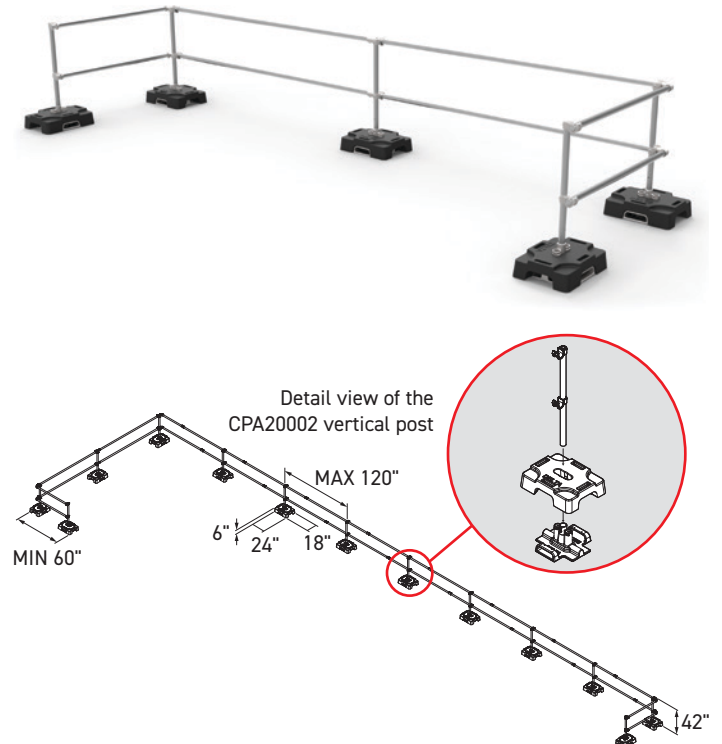

DELTA
PREVENTION

**ROOF FALL PROTECTION
SOLUTIONS & EQUIPMENT**

ECOLLECTIVE
Fall Protection

ROOFTOP GUARDRAILS

VSS Classic | Montreal, QC

The roof guardrail system from Delta Prevention is extremely popular for permanently eliminating your roof fall hazards. Thanks to multiple configurations available, they are the most versatile on the market.

VSS SAFETYLINE PERMANENT WARNING LINE

The VSS SafetyLine is a warning line system used to delineate a safe working area away from fall hazards. The VSS SafetyLine is 100% compliant with the OSHA and provincials permanent warning line standards.

- Complies with RSST and OSHA
- Made in Canada
- CAD drawings and specifications available!

VSS Safetyline | Montreal, QC

LADDER STABILIZER SYSTEM (LADPT101)

Delta Prevention's Ladder stabilizer system is designed to create safe access to roofs accessible by an extension ladder. The versatile and patented system can be installed without anchoring in a few minutes on flat roofs with or without a parapet.

GUARDRAILS FOR ROOF ACCESS HATCH

The roof hatch guardrail protects access to the hatch and provides handholds to increase safety entering or exiting the ladder. This guardrail also prevents falls into the hatch when it is left open.