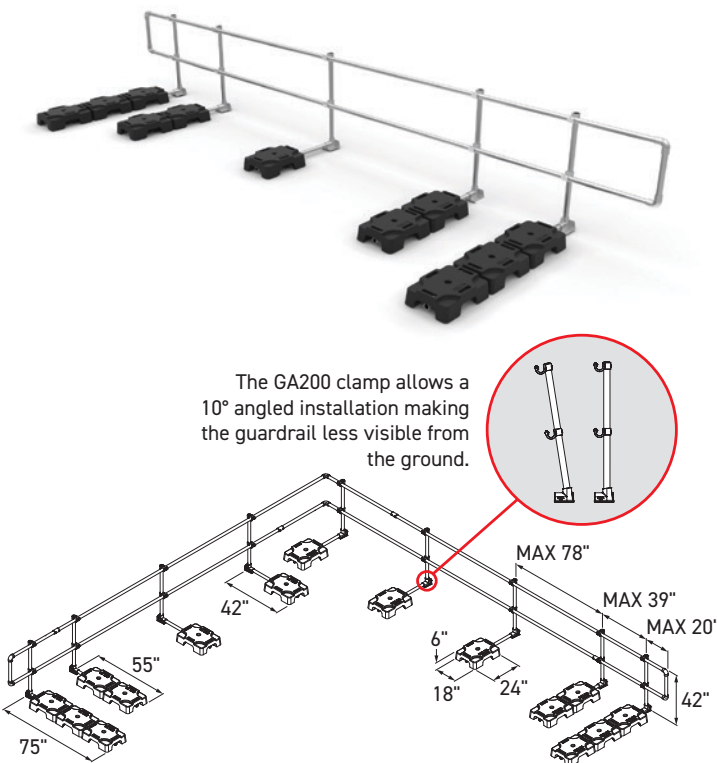

VSS CLASSIC