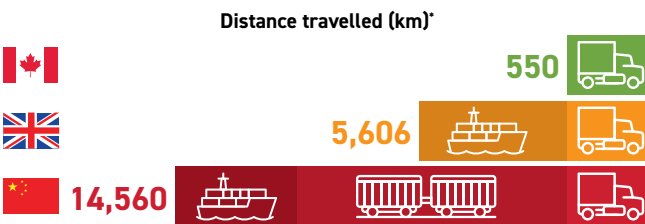

A MINIMAL CARBON FOOTPRINT

* To ship the equivalent of a container of bases to Toronto
** Per 67.5 m³ container